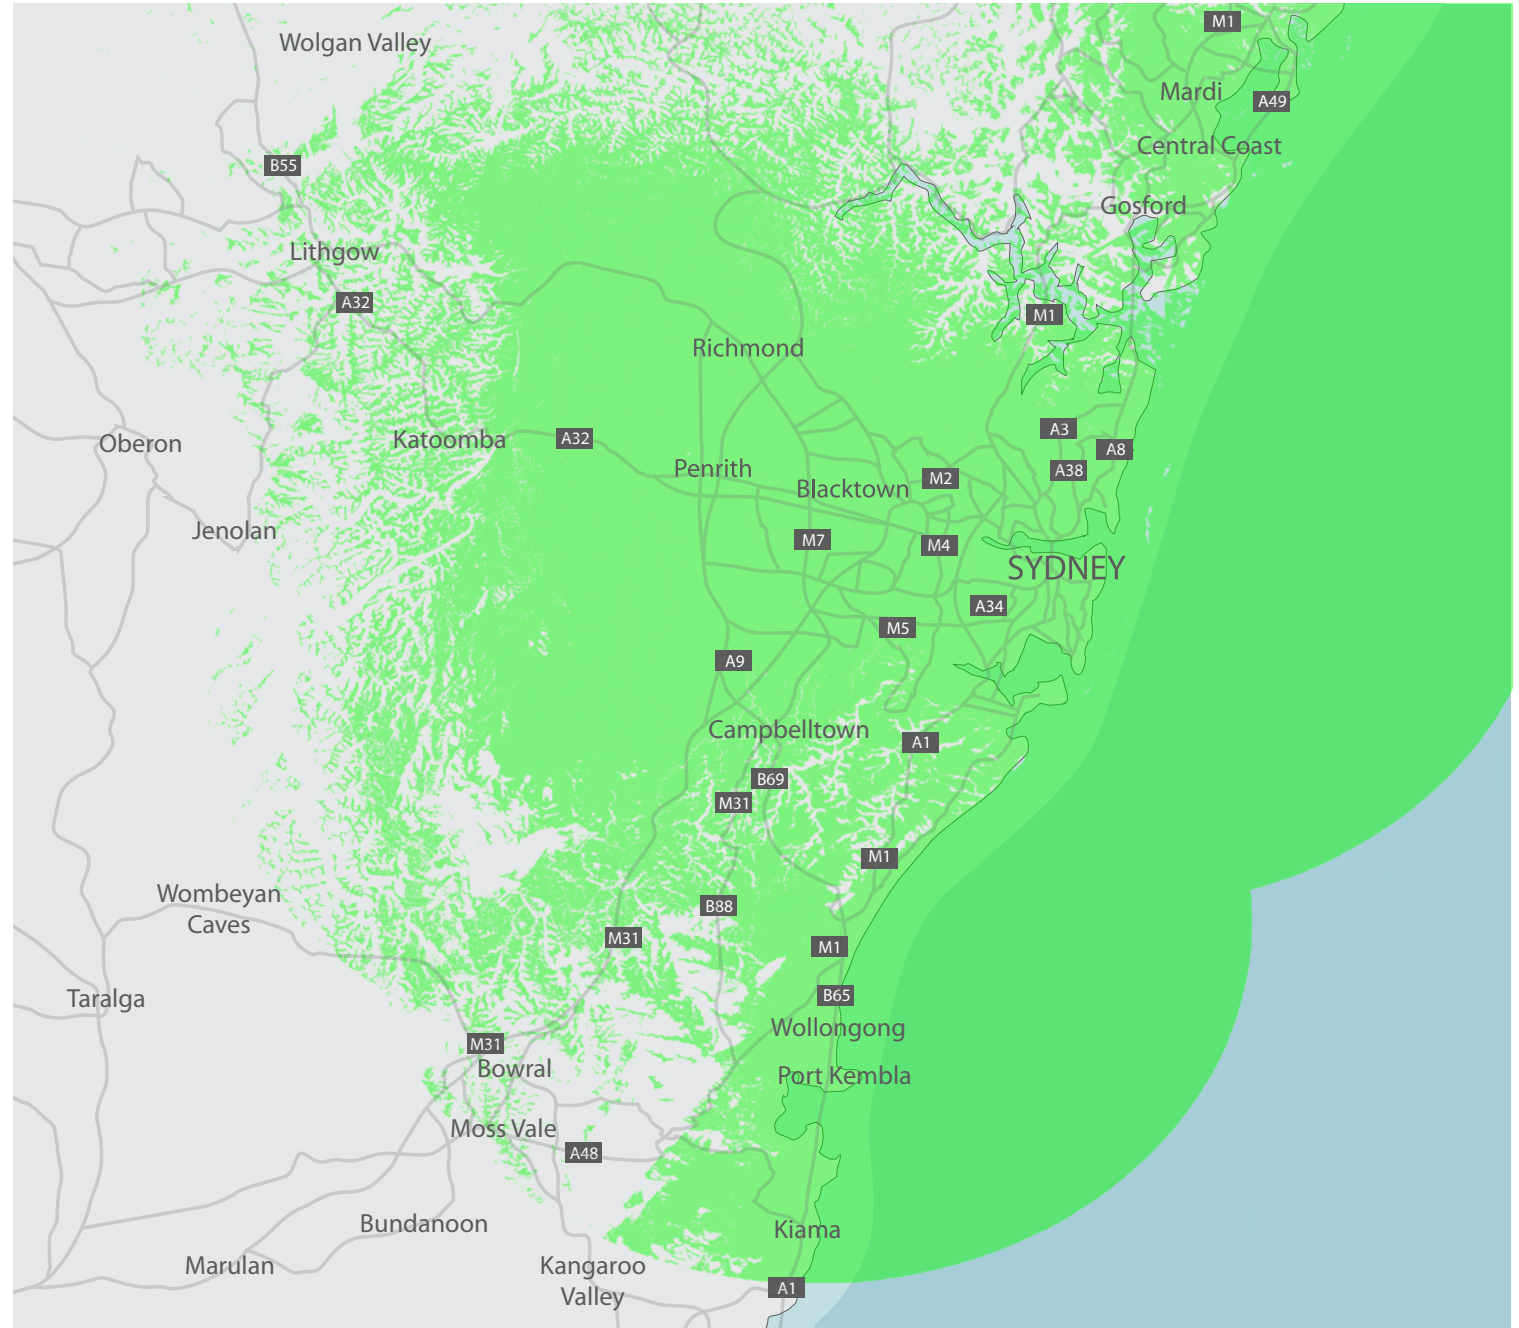

To provide better regional coverage VHF is also deployed starting in Victoria and is shown in Blue.

For Western Australia extensive coverage around Perth is provided on the existing Connect Plus network and is shown in Red.

SYDNEY

QUEENSLAND

BRISBANE

VICTORIA

MELBOURNE - VHF

MELBOURNE - UHF

AUSTRALIAN CAPITAL TERRITORY

NORTHERN TERRITORY

SOUTH AUSTRALIA

ADELAIDE

WESTERN AUSTRALIA

PERTH

NEW SOUTH WALES

SYDNEY

QUEENSLAND

BRISBANE

VICTORIA

MELBOURNE - VHF

MELBOURNE - UHF

AUSTRALIAN CAPITAL TERRITORY

NORTHERN TERRITORY

SOUTH AUSTRALIA

ADELAIDE

WESTERN AUSTRALIA