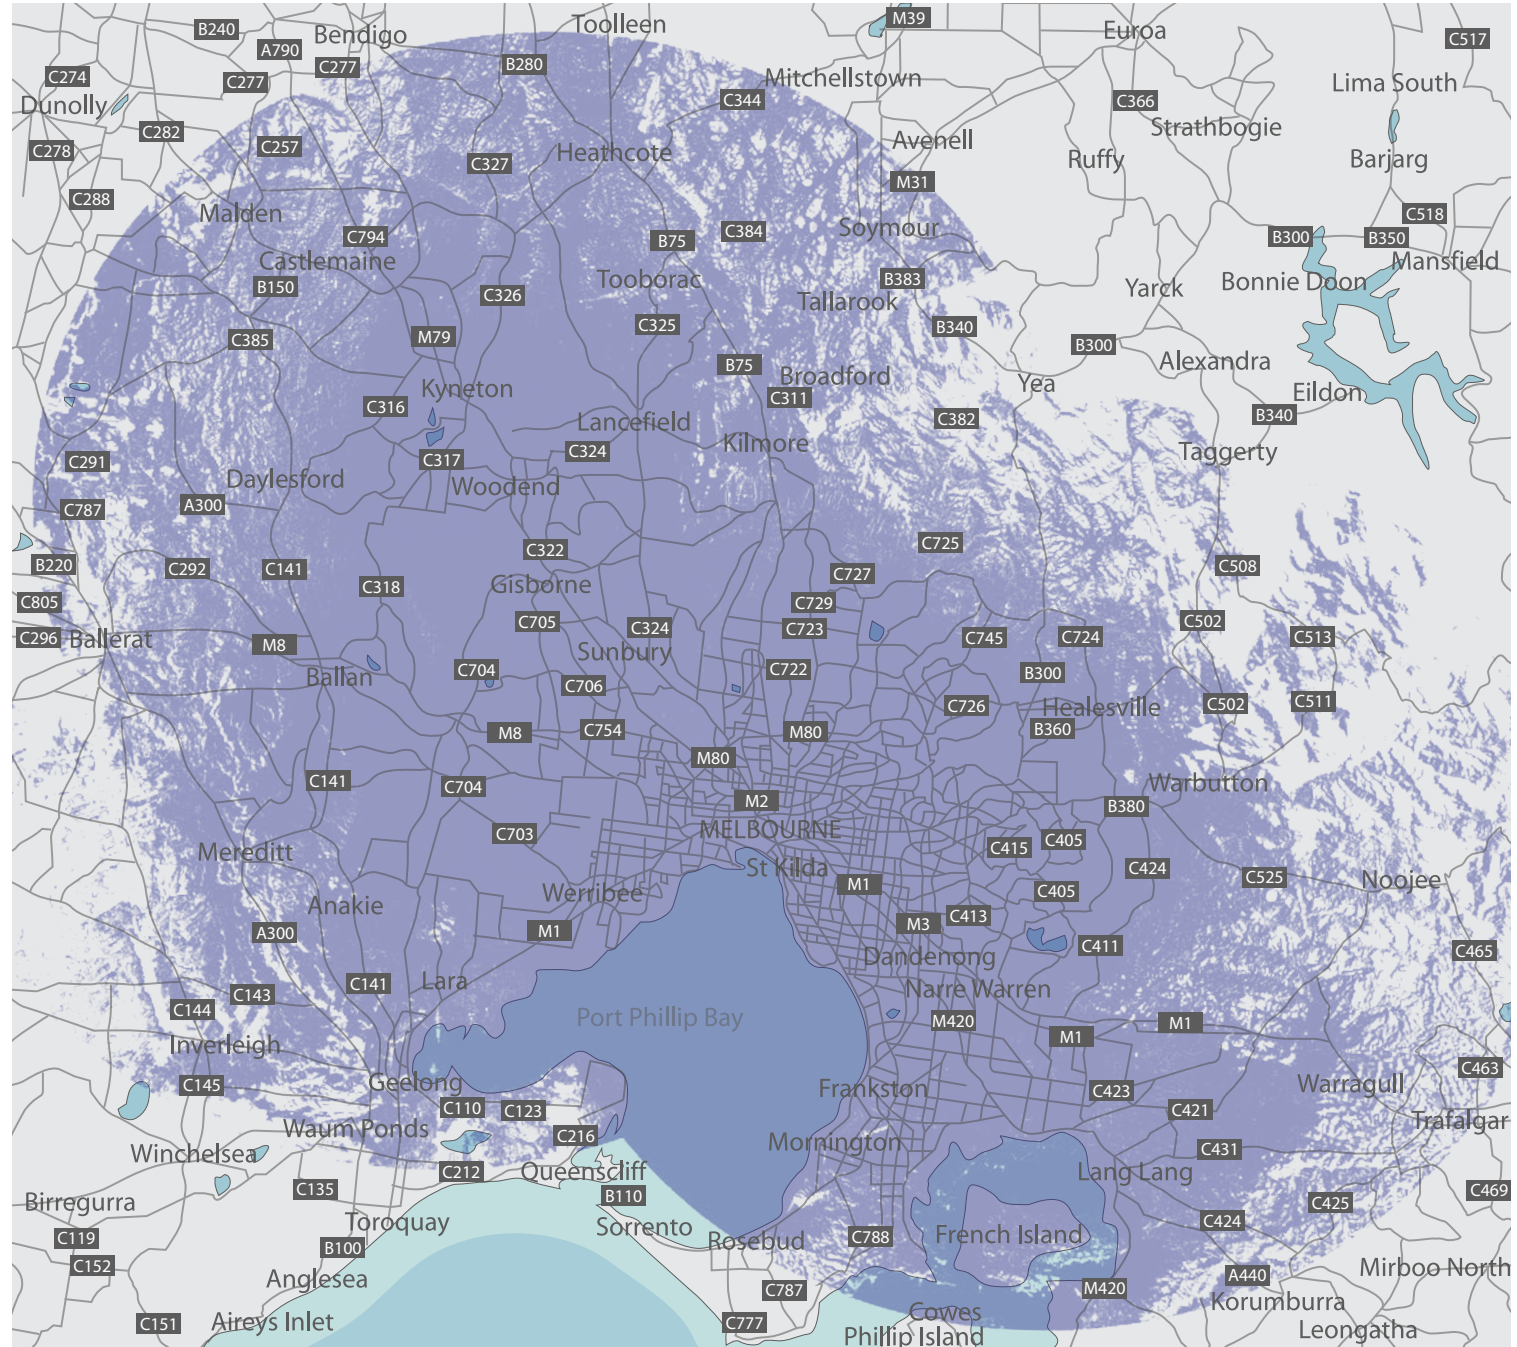

To provide better regional coverage VHF is also deployed starting in Victoria and is shown in Blue.

For Western Australia extensive coverage around Perth is provided on the existing Connect Plus network and is shown in Red.

SYDNEY

QUEENSLAND

BRISBANE

VICTORIA

MELBOURNE - VHF

MELBOURNE - UHF

AUSTRALIAN CAPITAL TERRITORY

NORTHERN TERRITORY

SOUTH AUSTRALIA

ADELAIDE

WESTERN AUSTRALIA

PERTH

NEW SOUTH WALES

SYDNEY

QUEENSLAND

BRISBANE

VICTORIA

MELBOURNE - VHF

MELBOURNE - UHF

AUSTRALIAN CAPITAL TERRITORY

NORTHERN TERRITORY

SOUTH AUSTRALIA

ADELAIDE

WESTERN AUSTRALIA