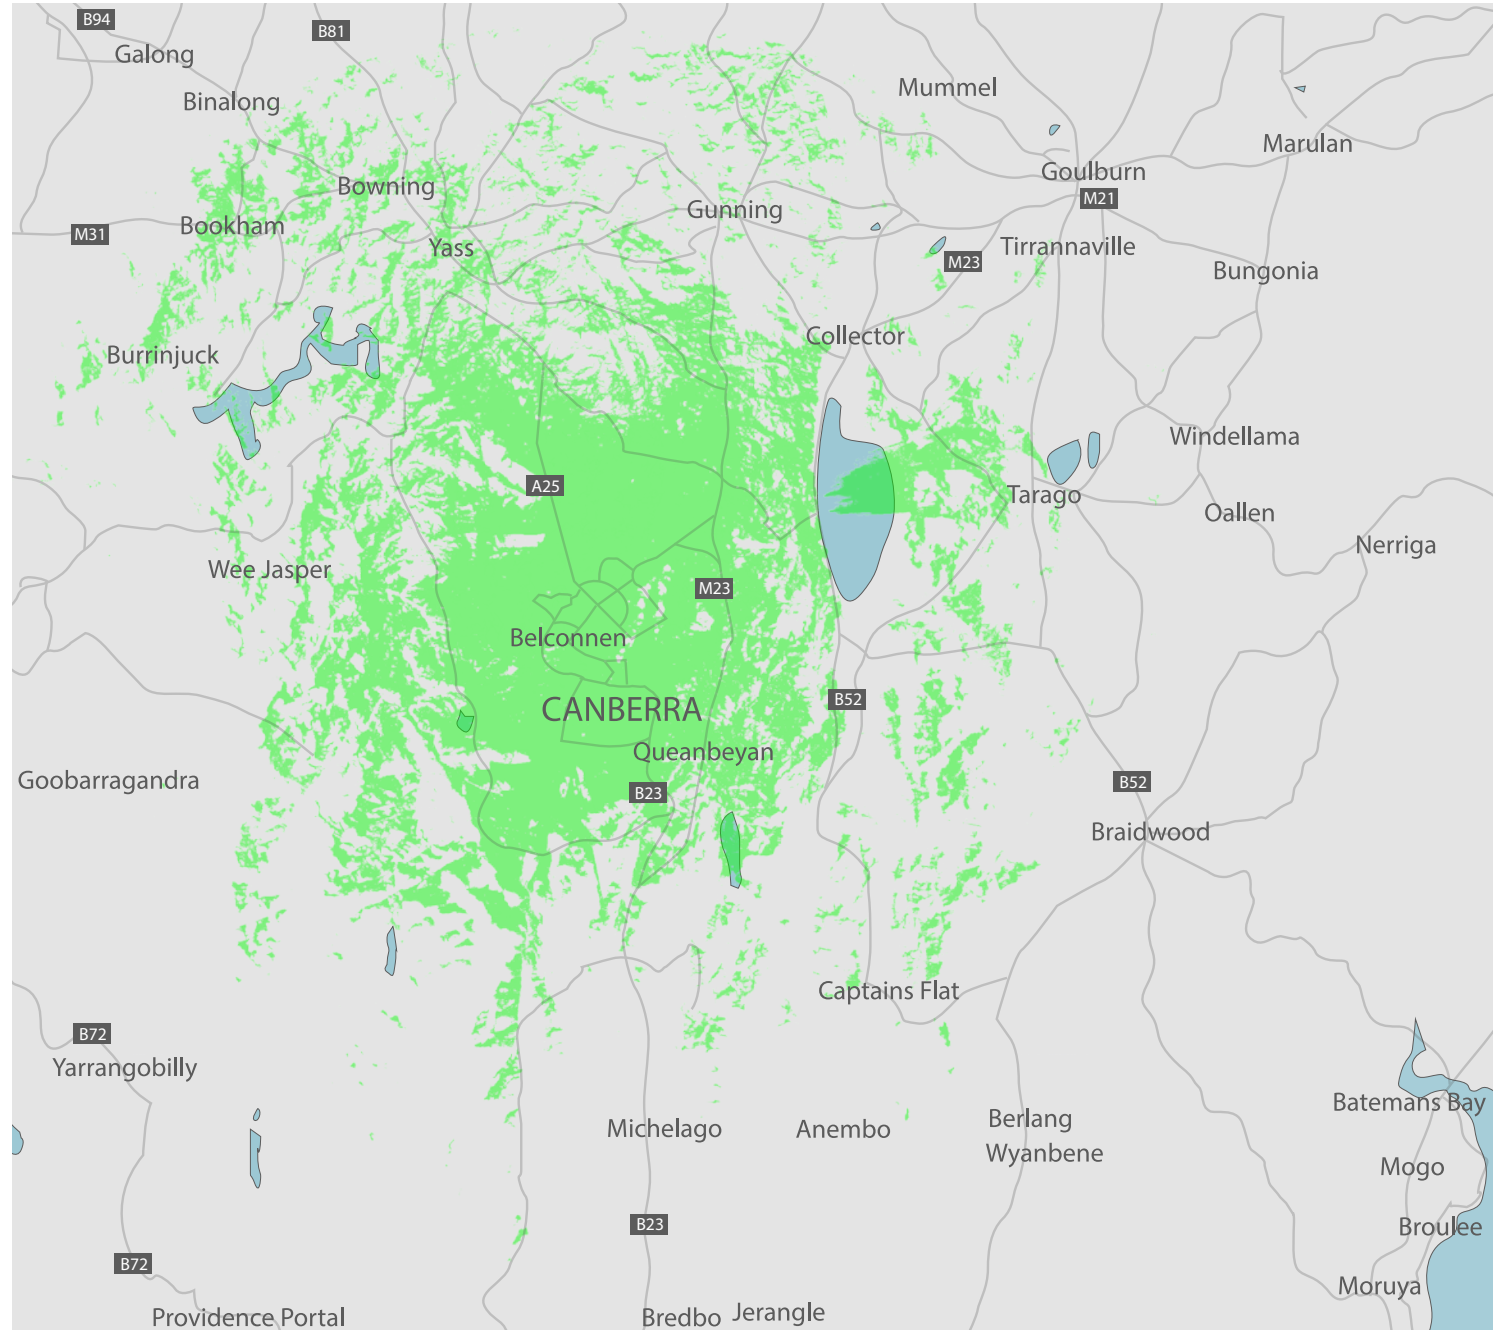

To provide better regional coverage VHF is also deployed starting in Victoria and is shown in Blue.

For Western Australia extensive coverage around Perth is provided on the existing Connect Plus network and is shown in Red.

SYDNEY

QUEENSLAND

BRISBANE

VICTORIA

MELBOURNE - VHF

MELBOURNE - UHF

AUSTRALIAN CAPITAL TERRITORY

NORTHERN TERRITORY

SOUTH AUSTRALIA

ADELAIDE

WESTERN AUSTRALIA

PERTH

NEW SOUTH WALES

SYDNEY

QUEENSLAND

BRISBANE

VICTORIA

MELBOURNE - VHF

MELBOURNE - UHF

AUSTRALIAN CAPITAL TERRITORY

NORTHERN TERRITORY

SOUTH AUSTRALIA

ADELAIDE

WESTERN AUSTRALIA