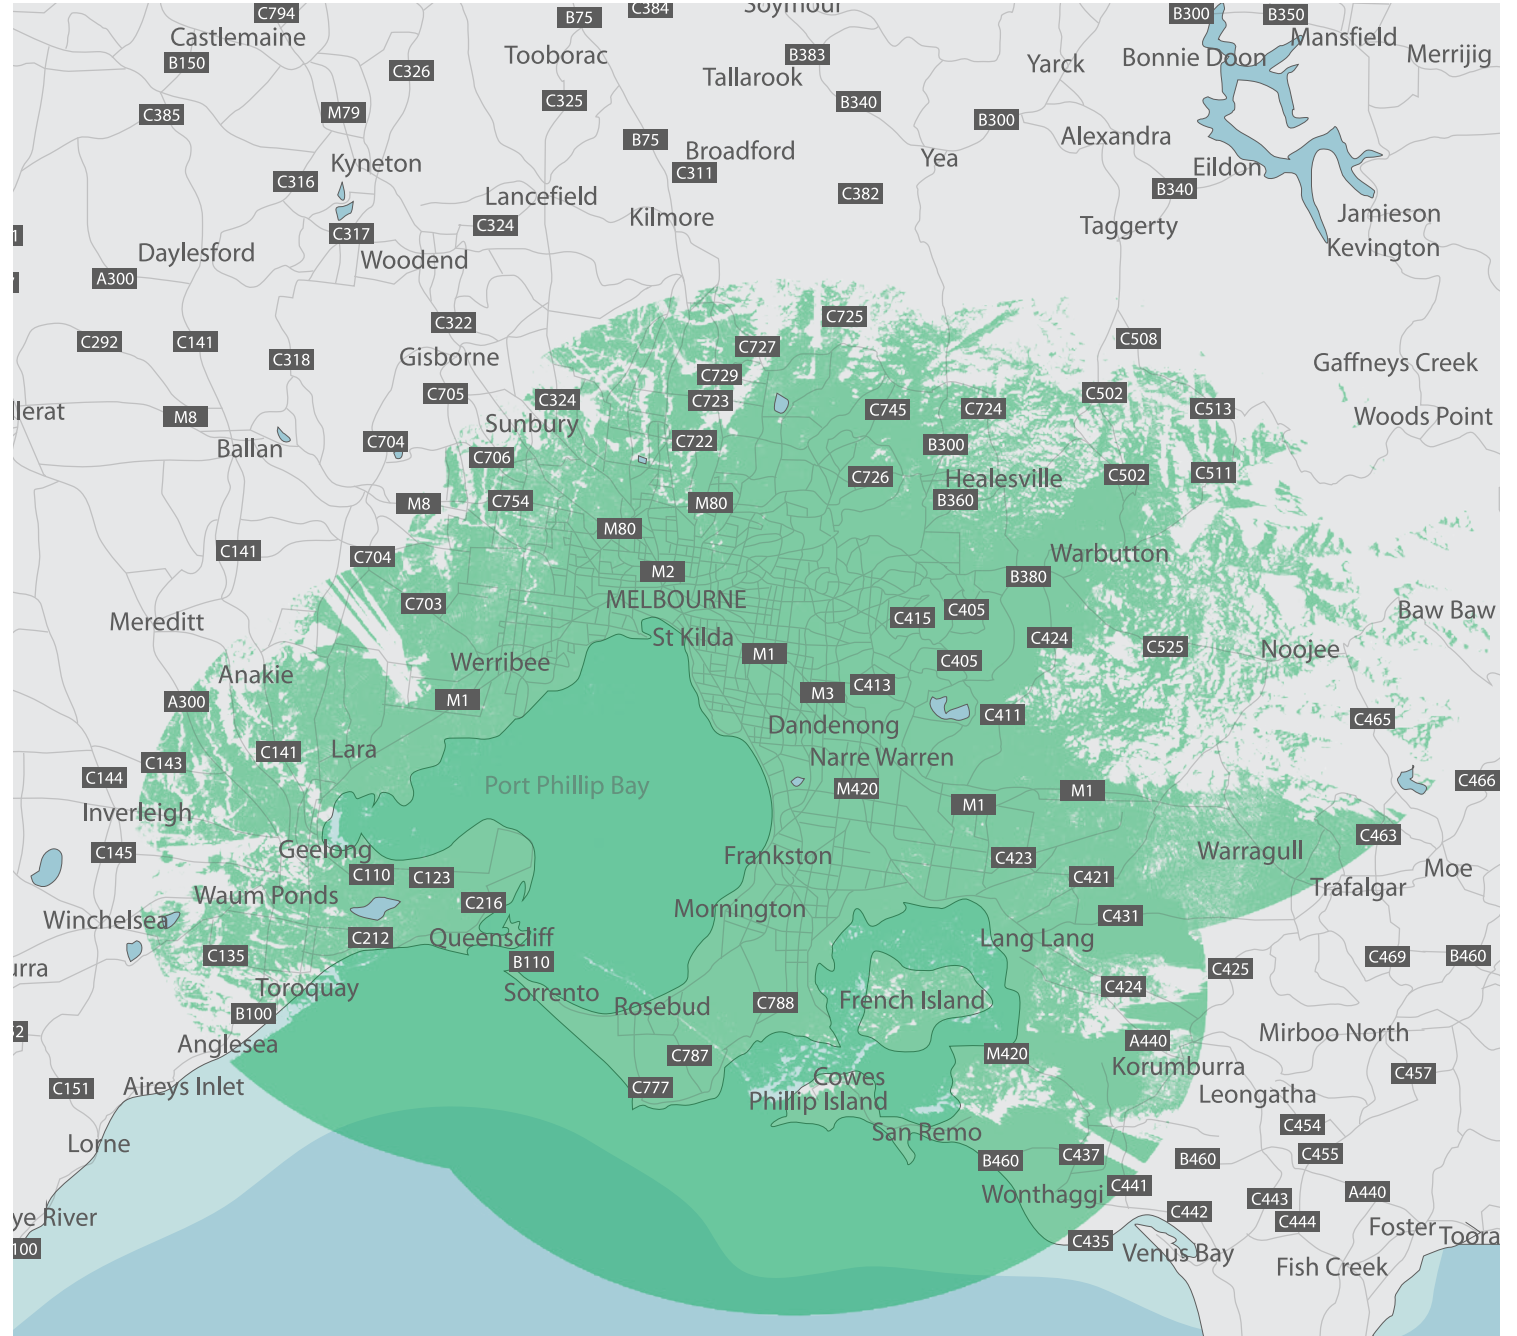

To provide better regional coverage VHF is also deployed starting in Victoria and is shown in Blue.

For Western Australia extensive coverage around Perth is provided on the existing Connect Plus network and is shown in Red.

SYDNEY

QUEENSLAND

BRISBANE

VICTORIA

MELBOURNE - VHF

MELBOURNE - UHF

AUSTRALIAN CAPITAL TERRITORY

NORTHERN TERRITORY

SOUTH AUSTRALIA

ADELAIDE

WESTERN AUSTRALIA

PERTH

NEW SOUTH WALES

SYDNEY

QUEENSLAND

BRISBANE

VICTORIA

MELBOURNE - VHF

MELBOURNE - UHF

AUSTRALIAN CAPITAL TERRITORY

NORTHERN TERRITORY

SOUTH AUSTRALIA

ADELAIDE

WESTERN AUSTRALIA