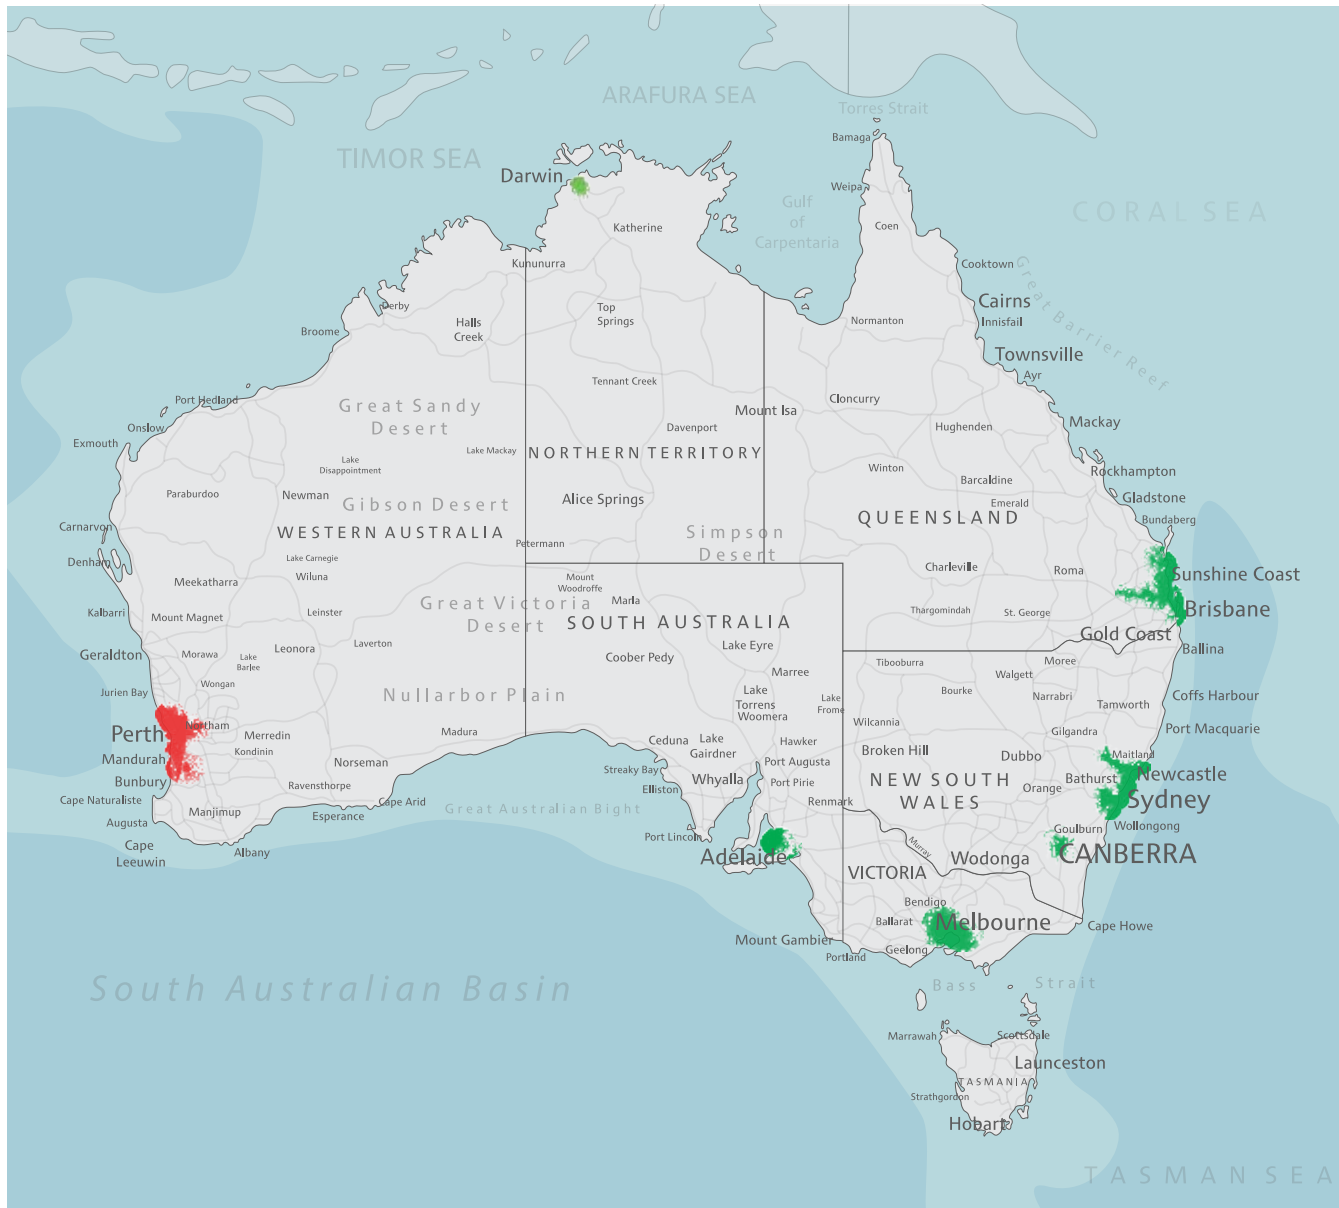

AUSTRALIA

NEW SOUTH WALES

SYDNEY

QUEENSLAND

BRISBANE

VICTORIA

MELBOURNE - VHF

MELBOURNE - UHF

AUSTRALIAN CAPITAL TERRITORY

NORTHERN TERRITORY

SOUTH AUSTRALIA

ADELAIDE

WESTERN AUSTRALIA

PERTH