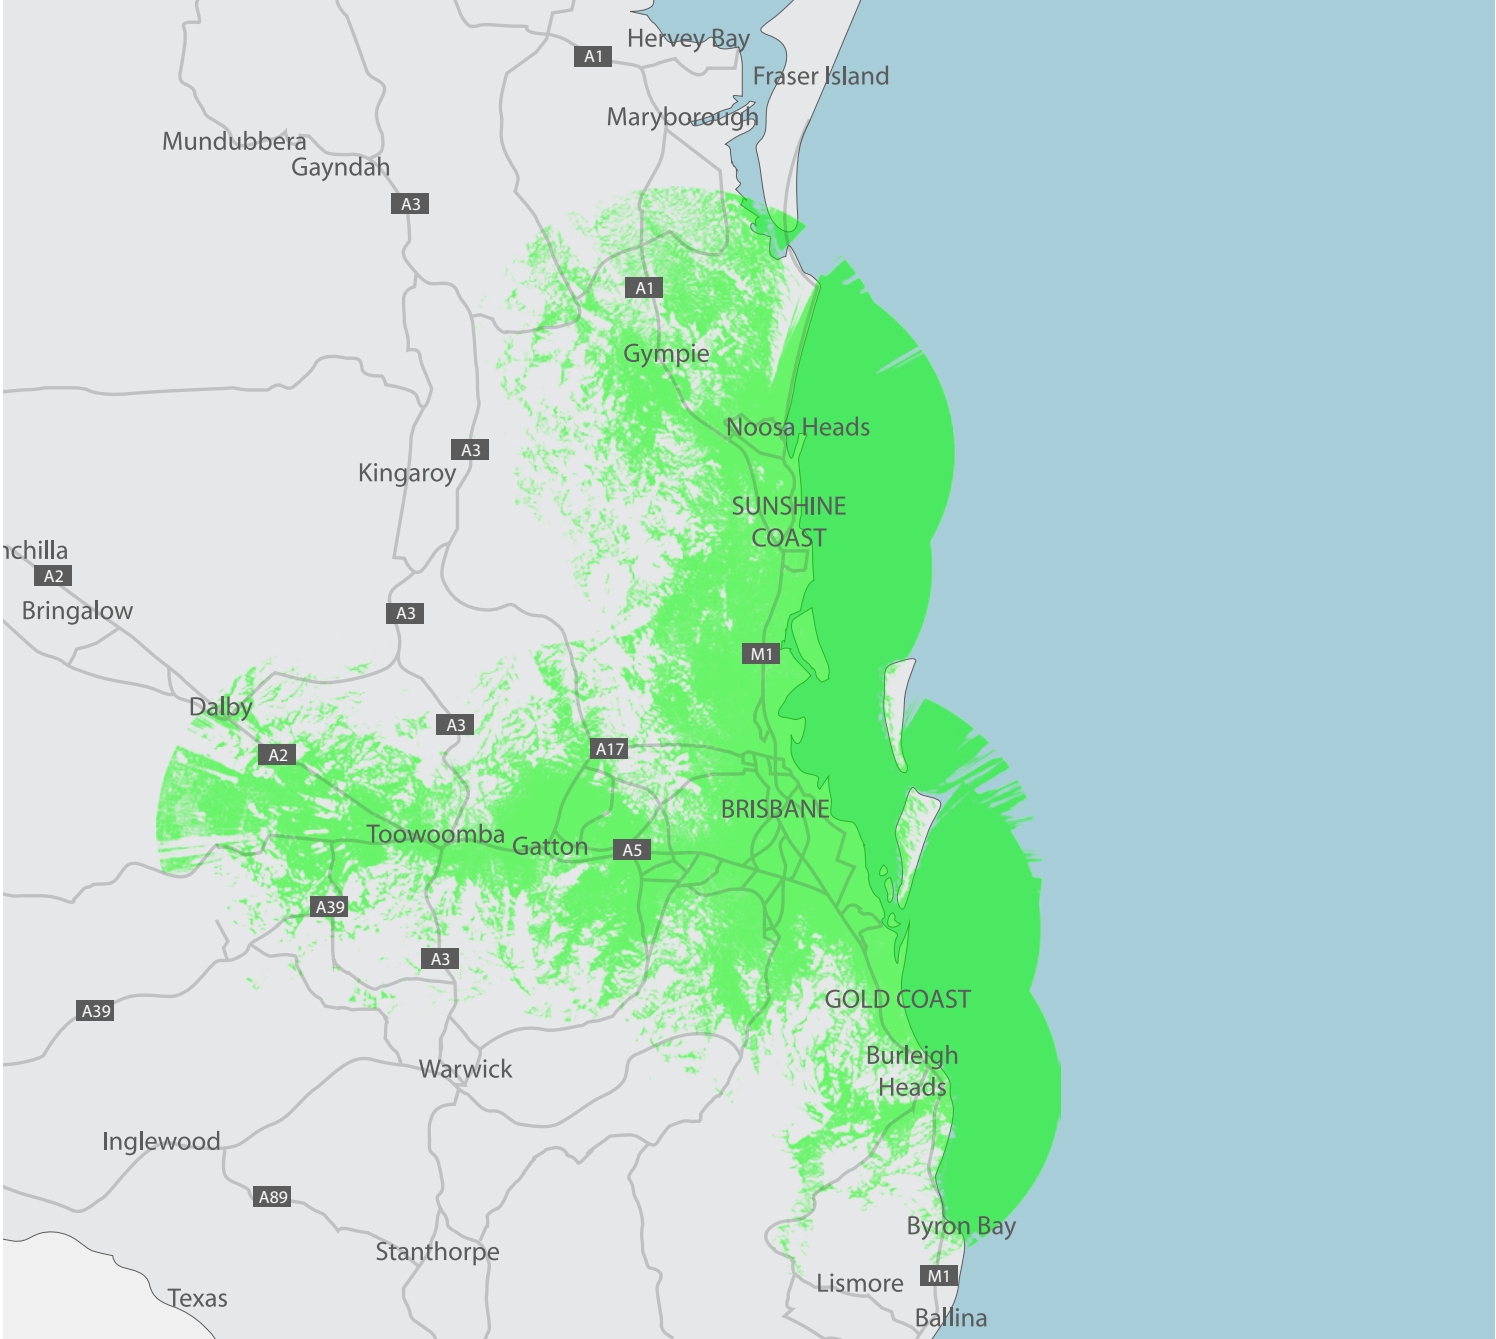

To provide better regional coverage VHF is also deployed starting in Victoria and is shown in Blue.

For Western Australia extensive coverage around Perth is provided on the existing Connect Plus network and is shown in Red.

SYDNEY

QUEENSLAND

BRISBANE

VICTORIA

MELBOURNE - VHF

MELBOURNE - UHF

AUSTRALIAN CAPITAL TERRITORY

NORTHERN TERRITORY

SOUTH AUSTRALIA

ADELAIDE

WESTERN AUSTRALIA

PERTH

NEW SOUTH WALES

SYDNEY

QUEENSLAND

BRISBANE

VICTORIA

MELBOURNE - VHF

MELBOURNE - UHF

AUSTRALIAN CAPITAL TERRITORY

NORTHERN TERRITORY

SOUTH AUSTRALIA

ADELAIDE

WESTERN AUSTRALIA