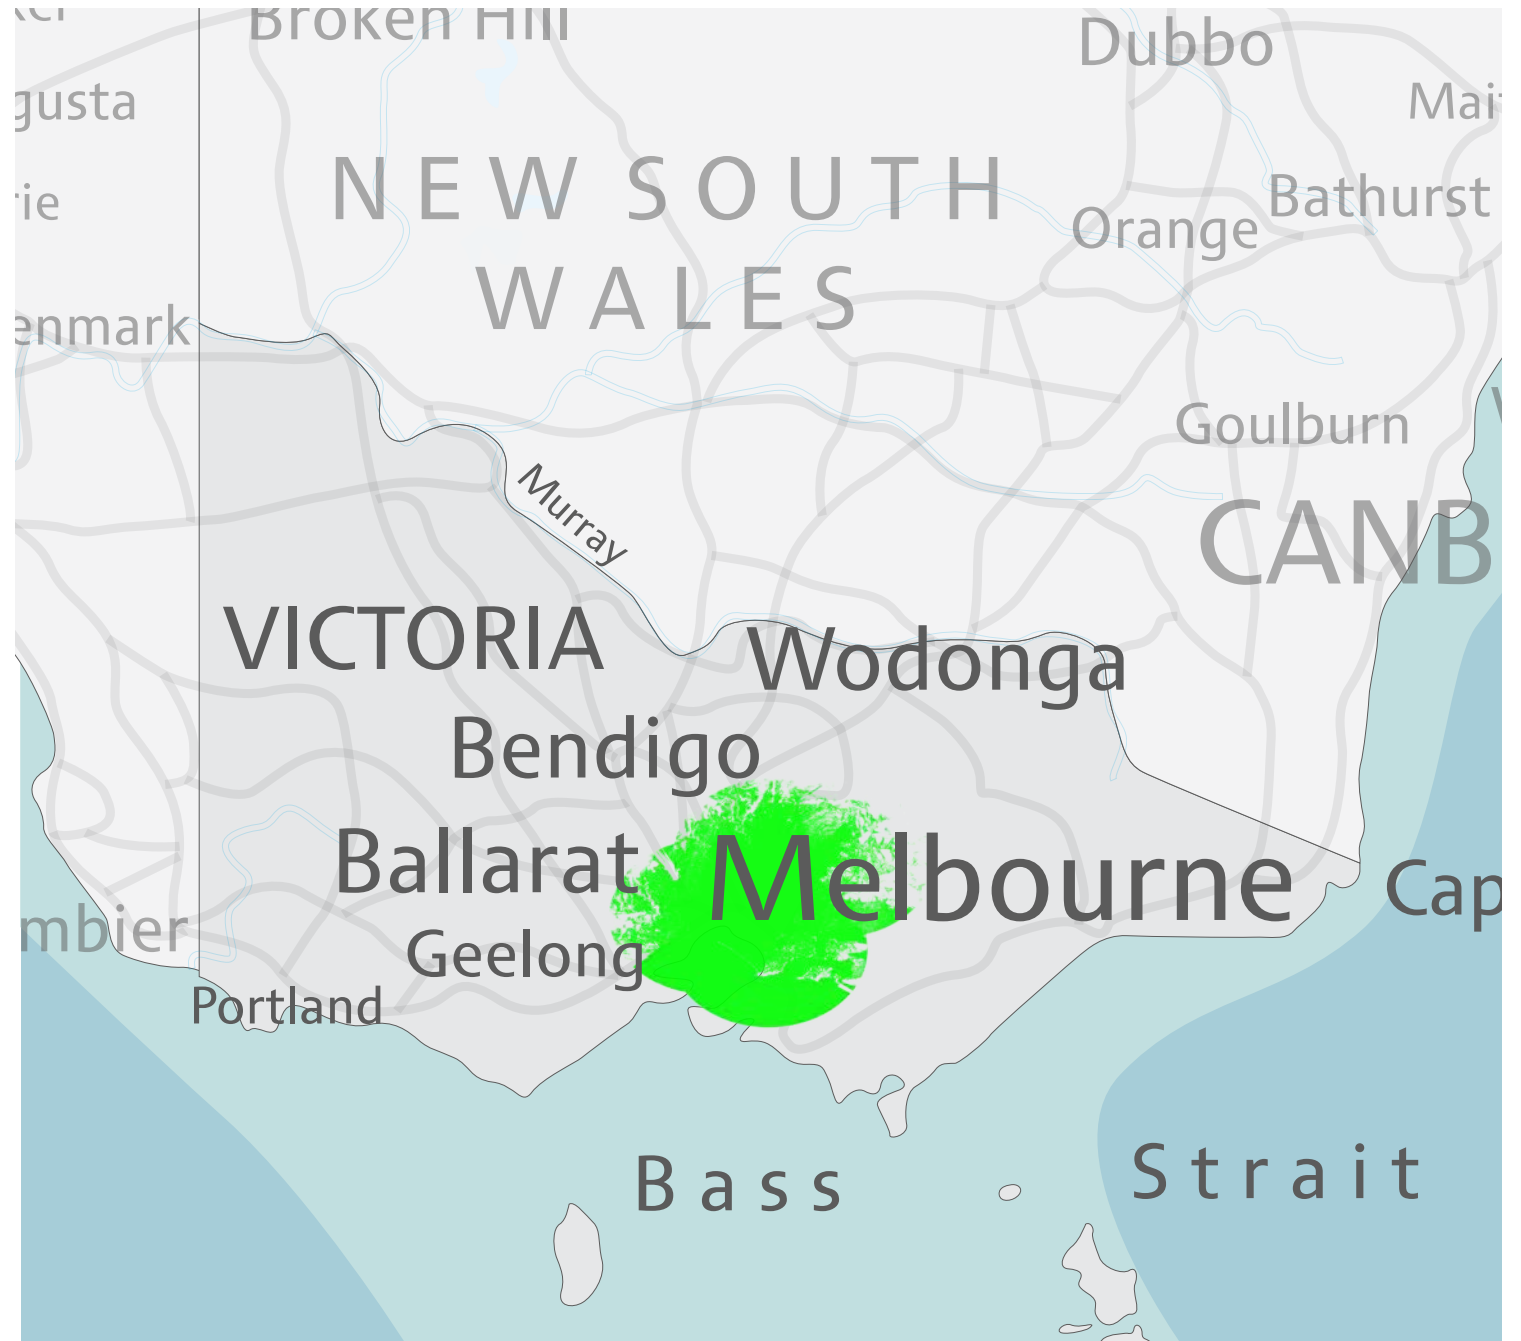

To provide better regional coverage VHF is also deployed starting in Victoria and is shown in Blue.

For Western Australia extensive coverage around Perth is provided on the existing Connect Plus network and is shown in Red.

SYDNEY

QUEENSLAND

BRISBANE

VICTORIA

MELBOURNE - VHF

MELBOURNE - UHF

AUSTRALIAN CAPITAL TERRITORY

NORTHERN TERRITORY

SOUTH AUSTRALIA

ADELAIDE

WESTERN AUSTRALIA

PERTH

NEW SOUTH WALES

SYDNEY

QUEENSLAND

BRISBANE

VICTORIA

MELBOURNE - VHF

MELBOURNE - UHF

AUSTRALIAN CAPITAL TERRITORY

NORTHERN TERRITORY

SOUTH AUSTRALIA

ADELAIDE

WESTERN AUSTRALIA